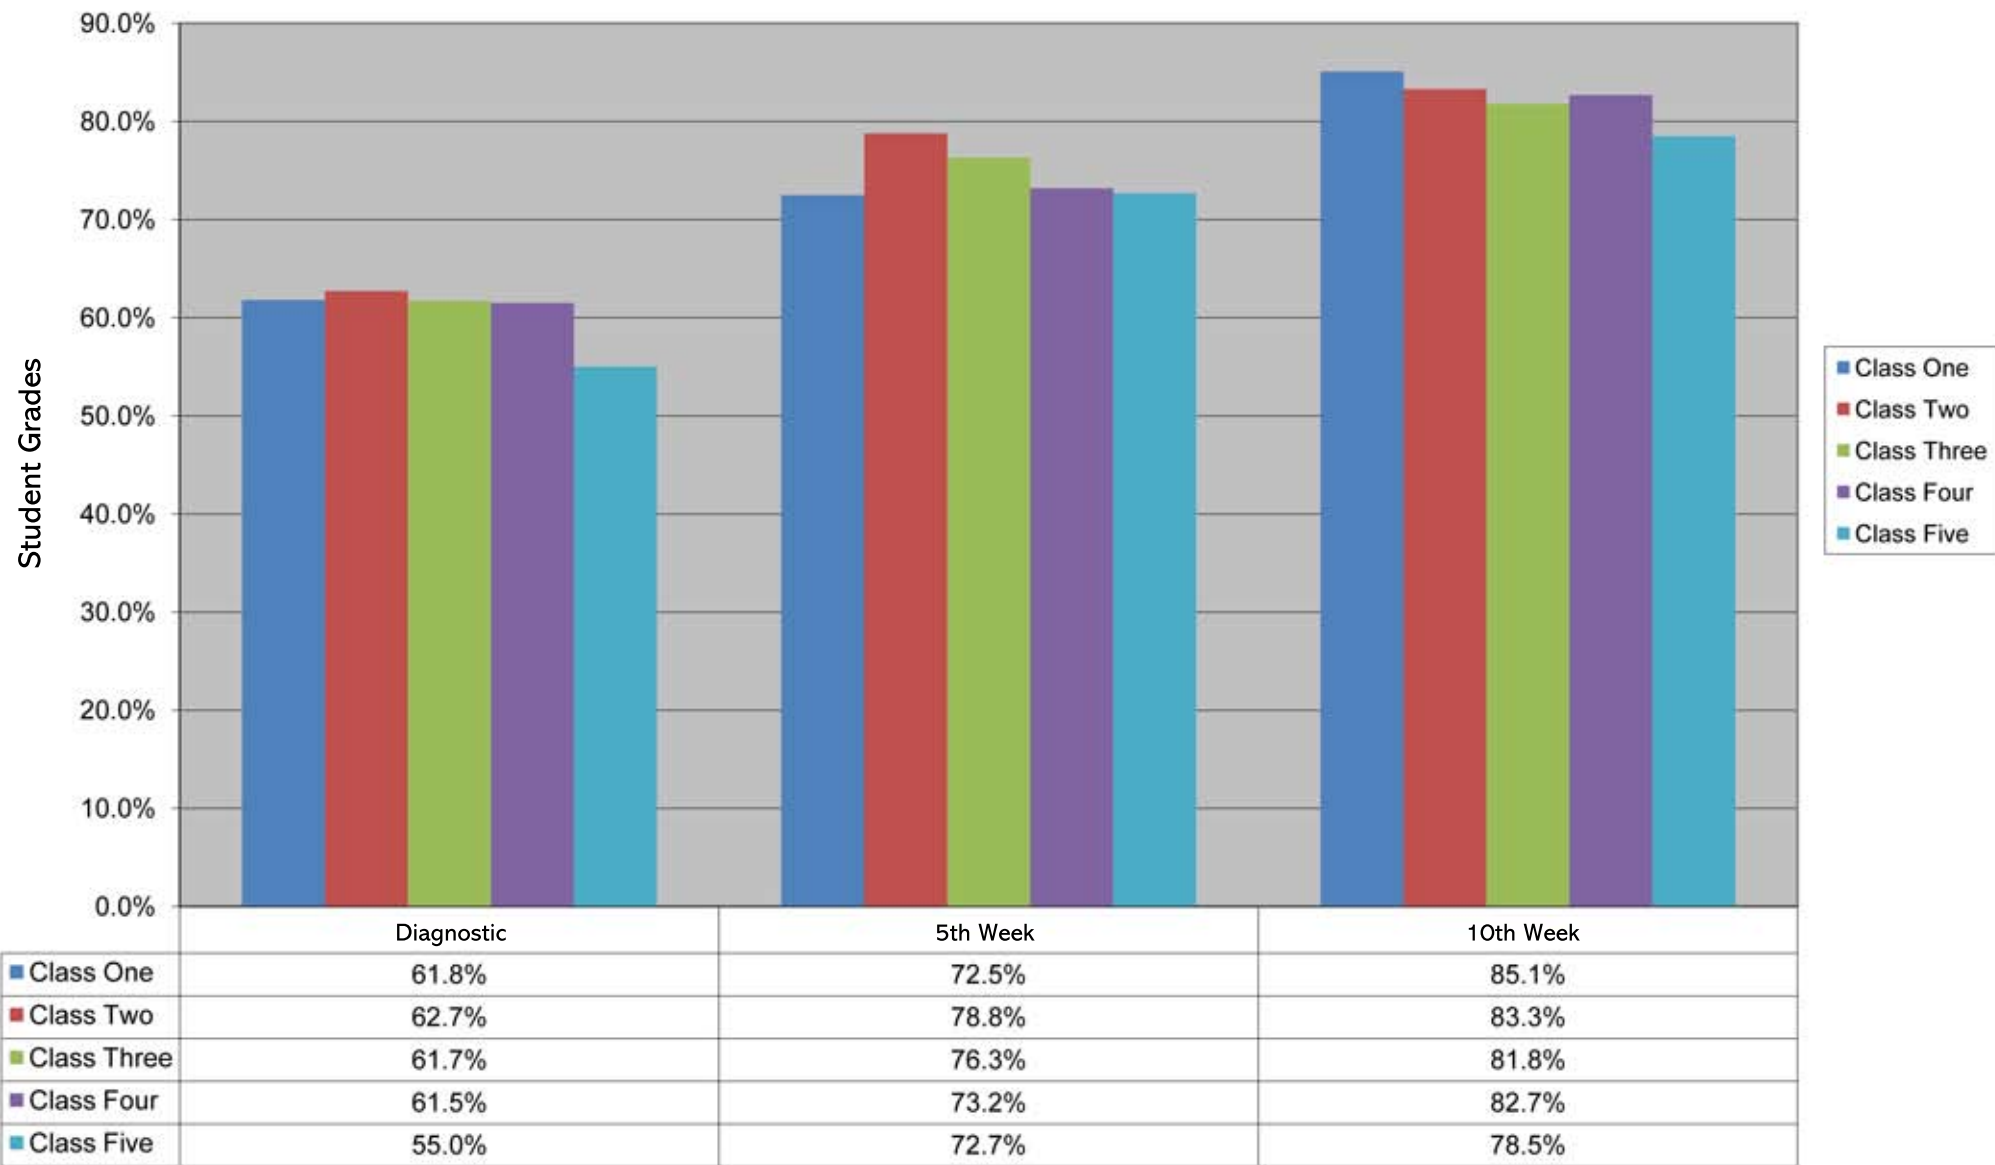

Reading Results for Students Using Shirley Russak Wachtel and Helena Swanicke's *Spotlight on Reading*

Average Reading Increase from Diagnostic to 10th Week--36%.